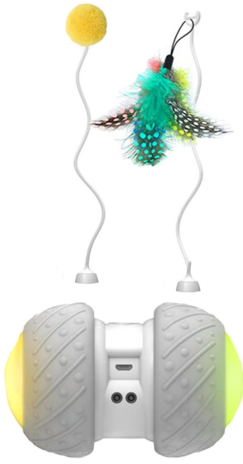

FOCUSPET INTERACTIVE AUTOMATIC CAT SPINNING TOY

SKU: BPIARBFSP03-WH

Price: R539.00

[Click here to See wholesale prices](#)