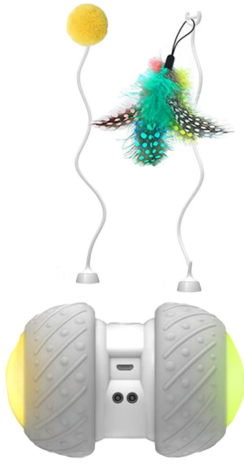

TABLE OF CONTENTS

Cat Toys 2

FOCUSPET INTERACTIVE AUTOMATIC CAT SPINNING TOY

SKU: BPIARBFSP03-WH

Price: R539.00

FOCUSPET AUTOMATIC LASER INTERACTIVE TOY FOR INDOOR CATS & DOGS

SKU: CLLEPLPO1ABC-WH

Price: R499.00

INDEX

F

FocusPet Automatic Laser Interactive Toy for Indoor Cats & Dogs 1

FocusPet Interactive Automatic Cat Spinning Toy 1