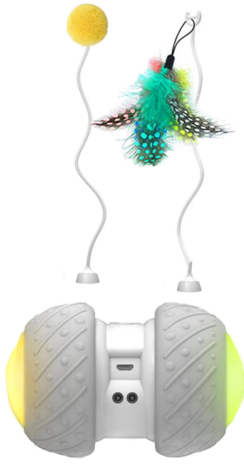

FOCUSPET INTERACTIVE AUTOMATIC CAT SPINNING TOY

SKU: BPIARBFSP03-WH

Price: R539.00

[Click here to See wholesale prices](#)